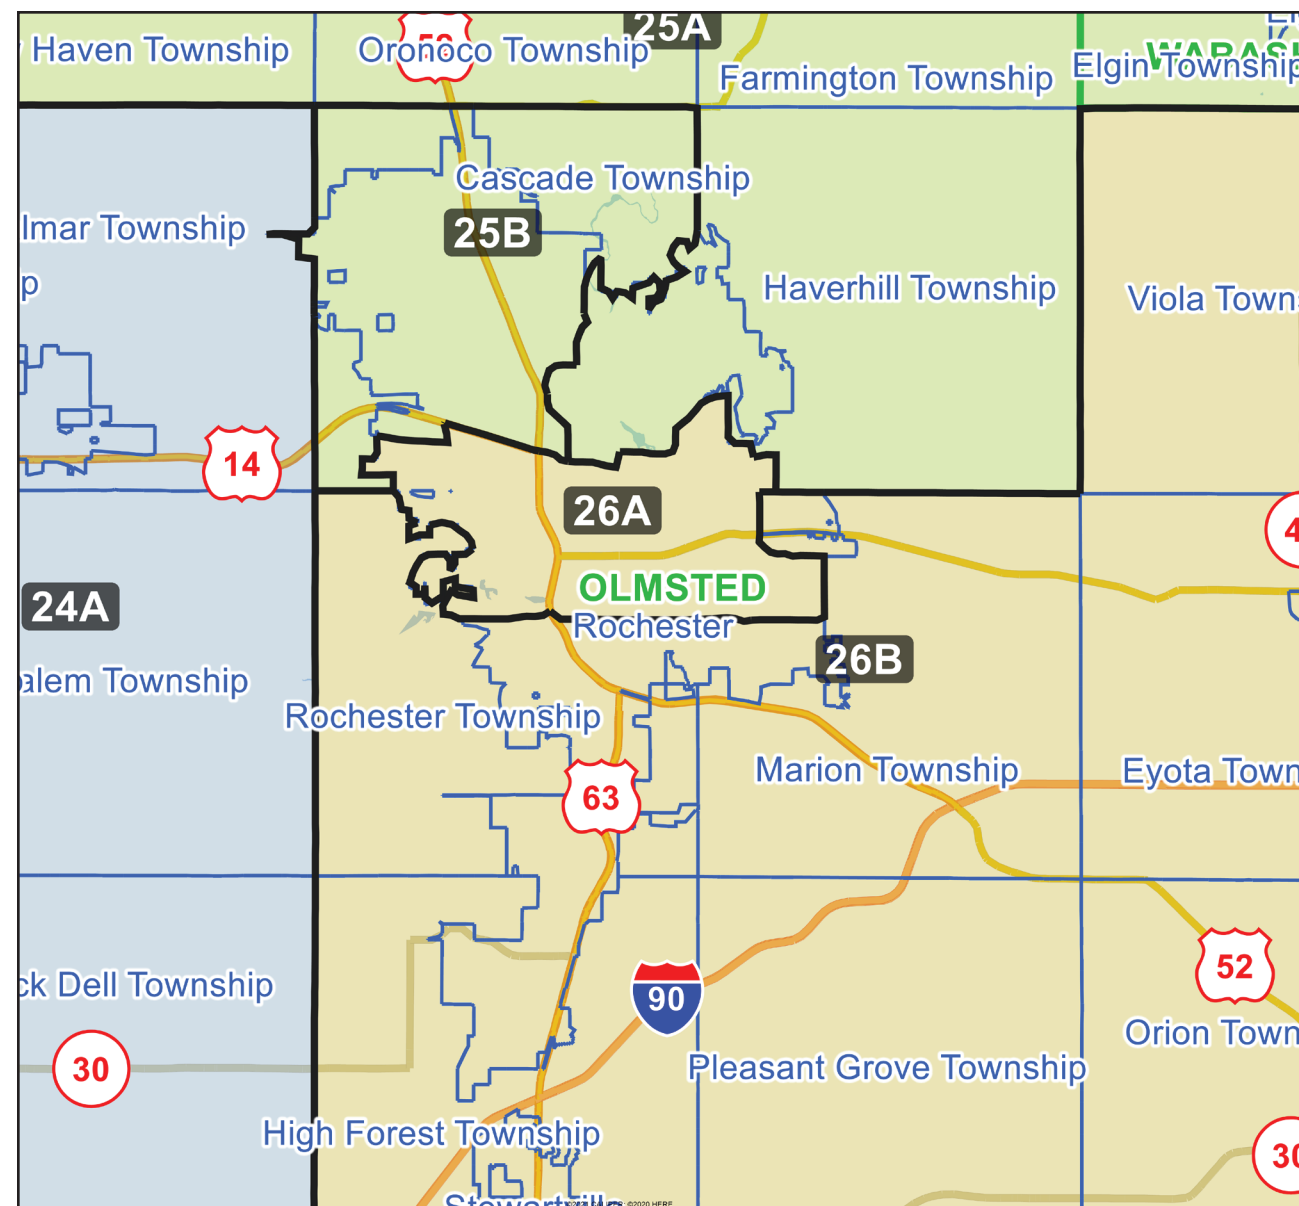

State Legislative Districts

— Statewide Map —

Paul Anderson et al

State Legislative Districts

— Metro Map —

Paul Anderson et al

State Legislative Districts

— Cities Map —

Paul Anderson et al

Duluth

Mankato

Moorhead

Rochester

Saint Cloud

State Legislative Districts — Minneapolis & St. Paul Map —

Paul Anderson et al