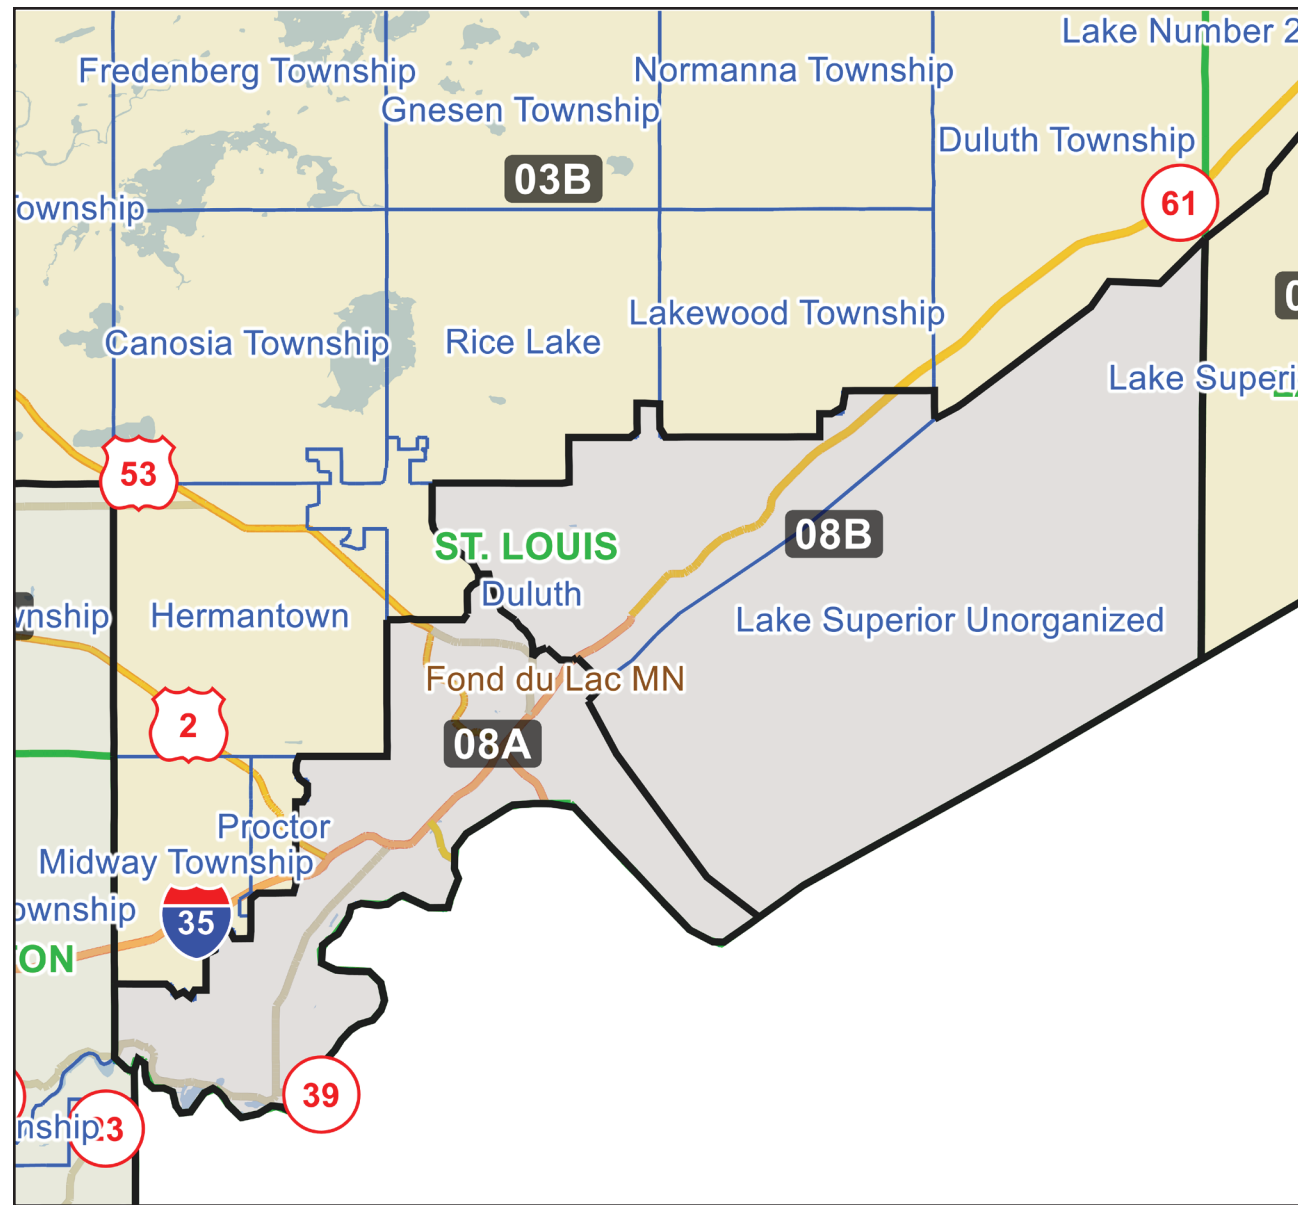

State Legislative Districts

— Statewide Map —

Paul Anderson et al

State Legislative Districts

— Metro Map —

Paul Anderson et al

State Legislative Districts

— Cities Map —

Paul Anderson et al

Duluth

Mankato

Moorhead

Rochester

Saint Cloud

State Legislative Districts — Minneapolis & St. Paul Map —

Paul Anderson et al