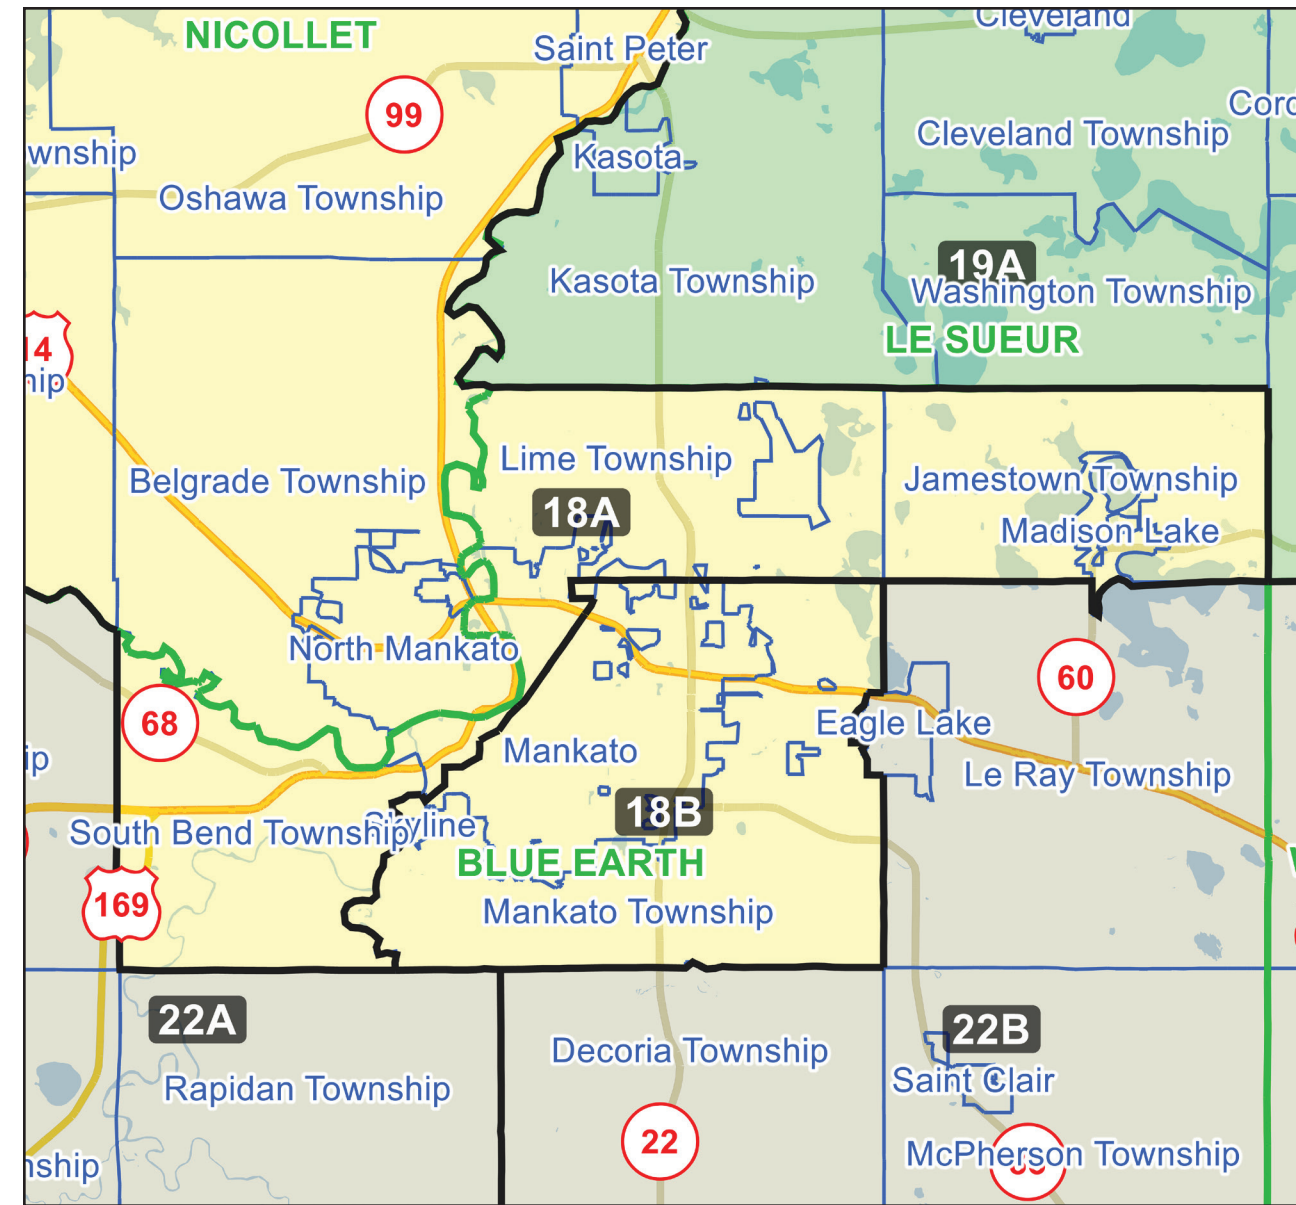

State Legislative Districts

— Statewide Map —

Paul Anderson et al

State Legislative Districts

— Metro Map —

Paul Anderson et al

State Legislative Districts

— Cities Map —

Paul Anderson et al

Duluth

Mankato

Moorhead

Rochester

Saint Cloud

State Legislative Districts — Minneapolis & St. Paul Map —

Paul Anderson et al