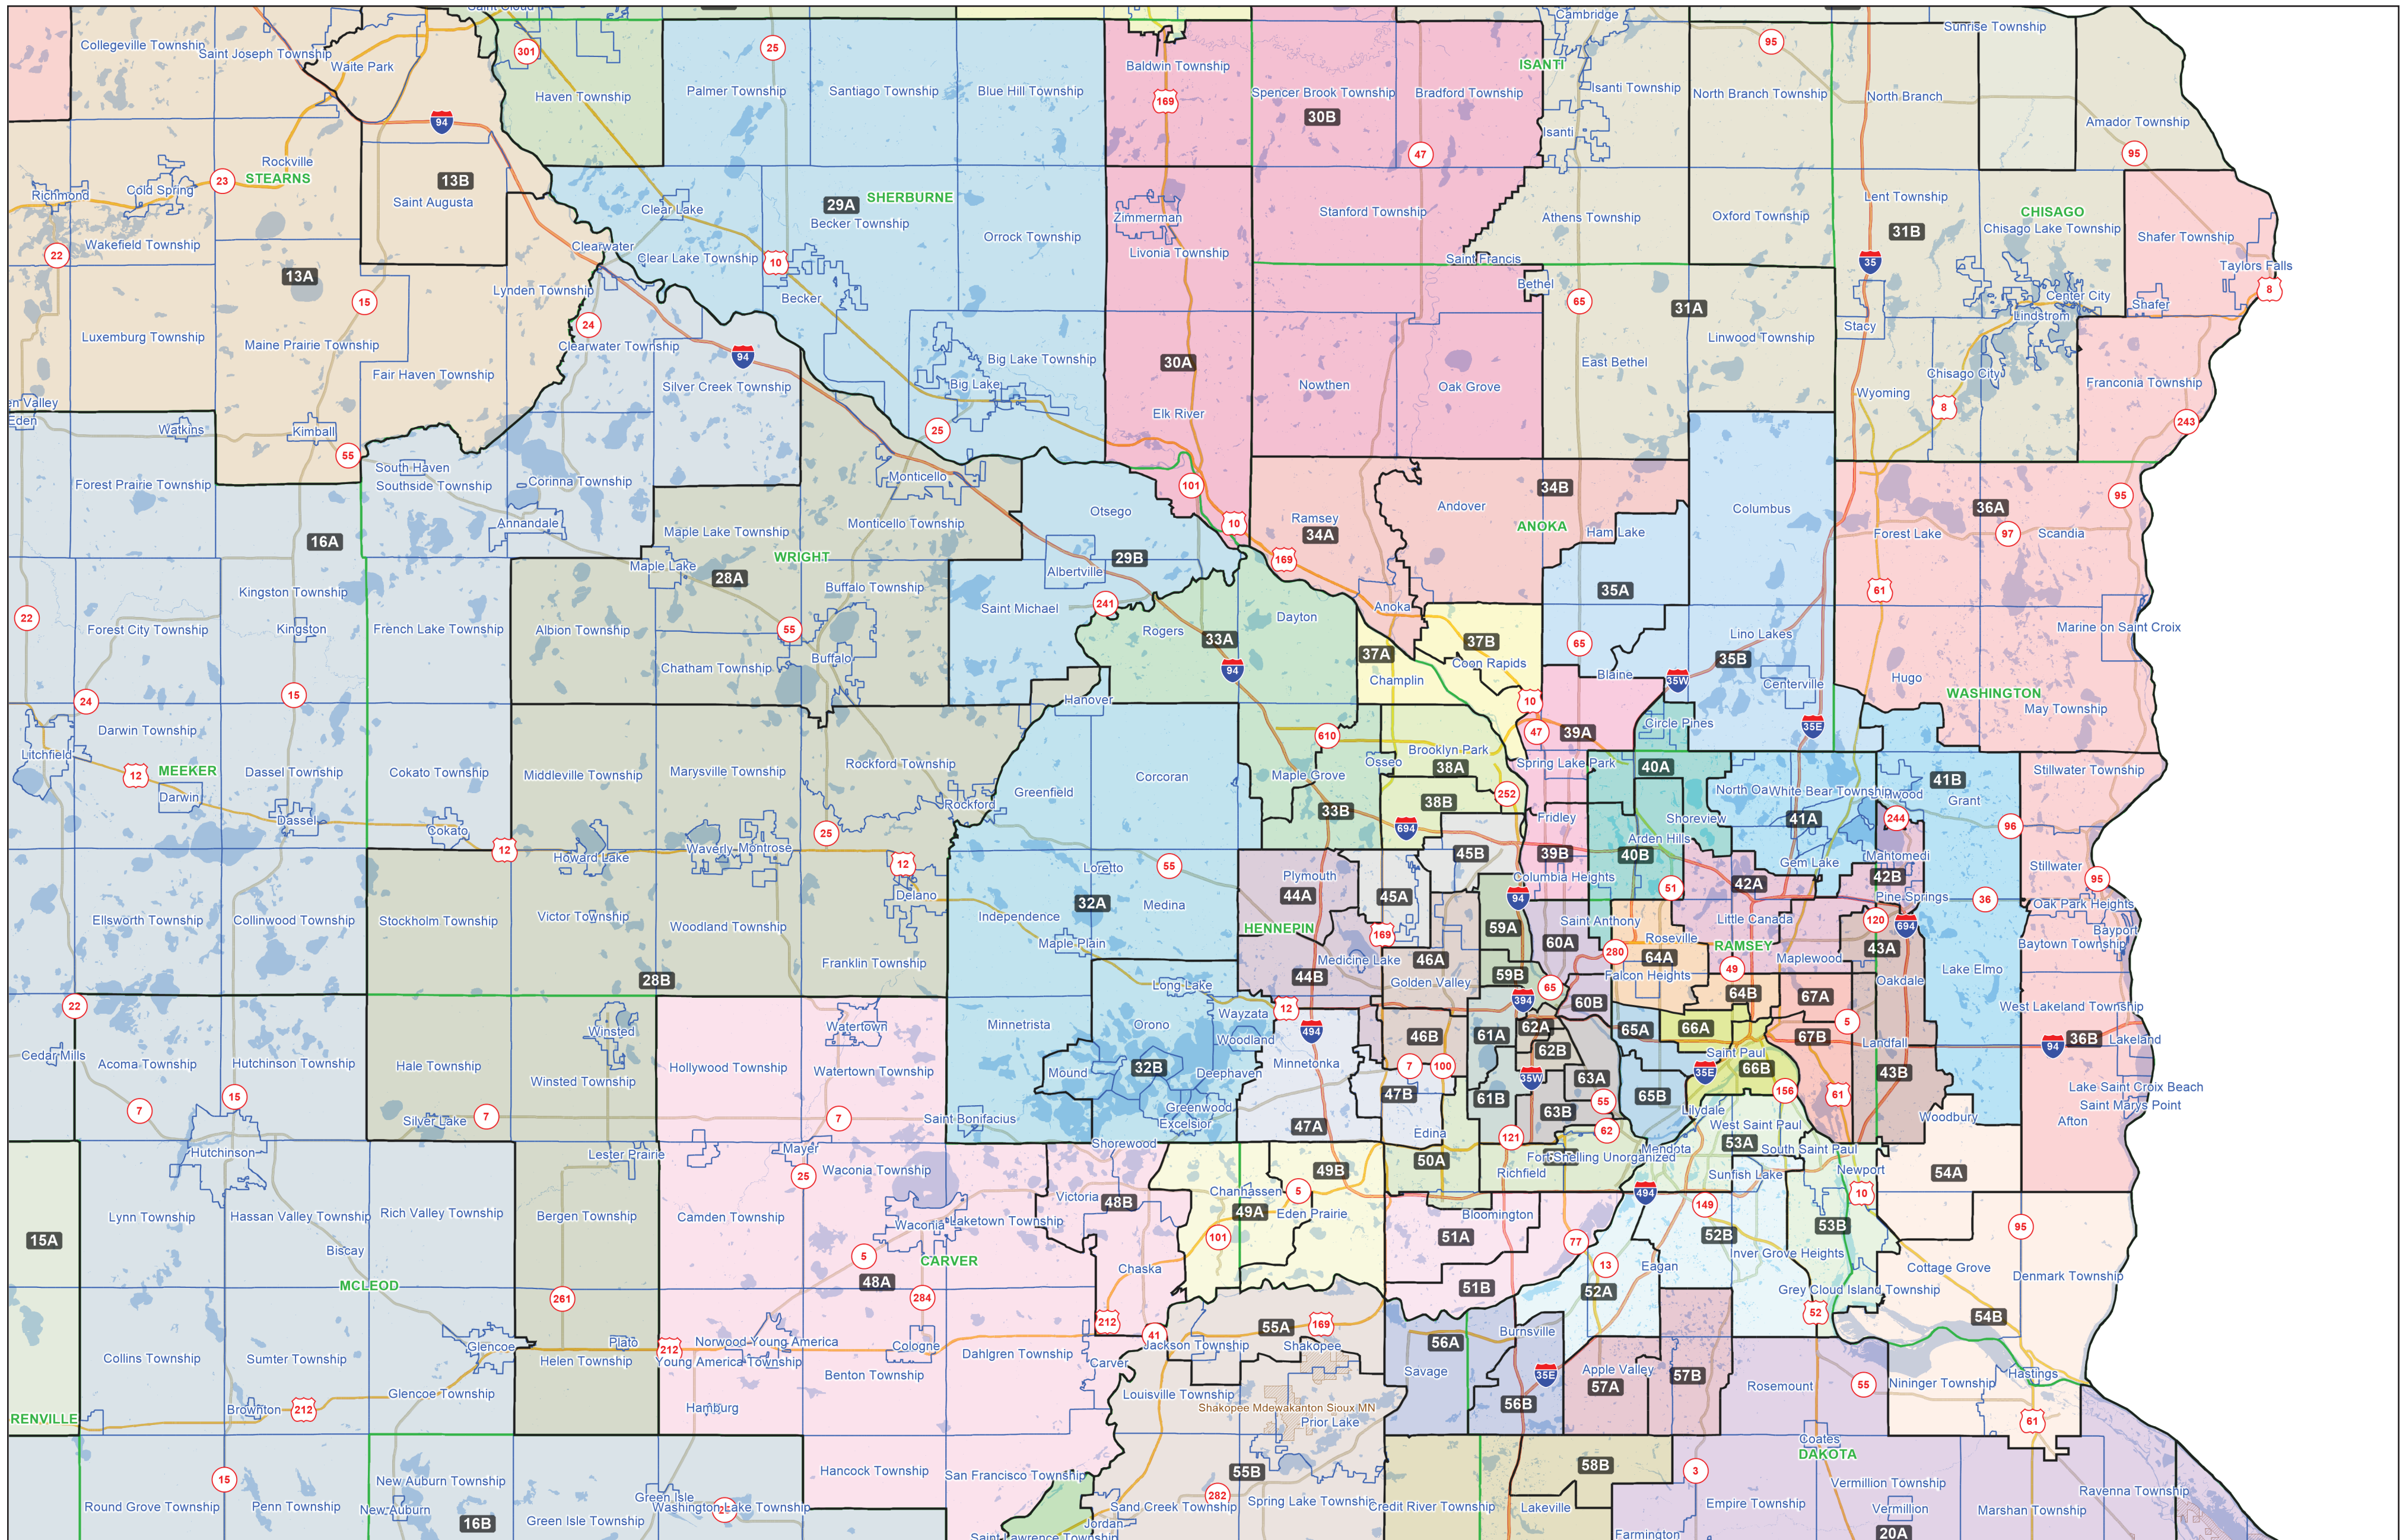

State Legislative Districts

— Statewide Map —

Paul Anderson et al

State Legislative Districts

— Metro Map —

Paul Anderson et al

State Legislative Districts

— Cities Map —

Paul Anderson et al

Duluth

Mankato

Moorhead

Rochester

Saint Cloud

State Legislative Districts — Minneapolis & St. Paul Map —

Paul Anderson et al