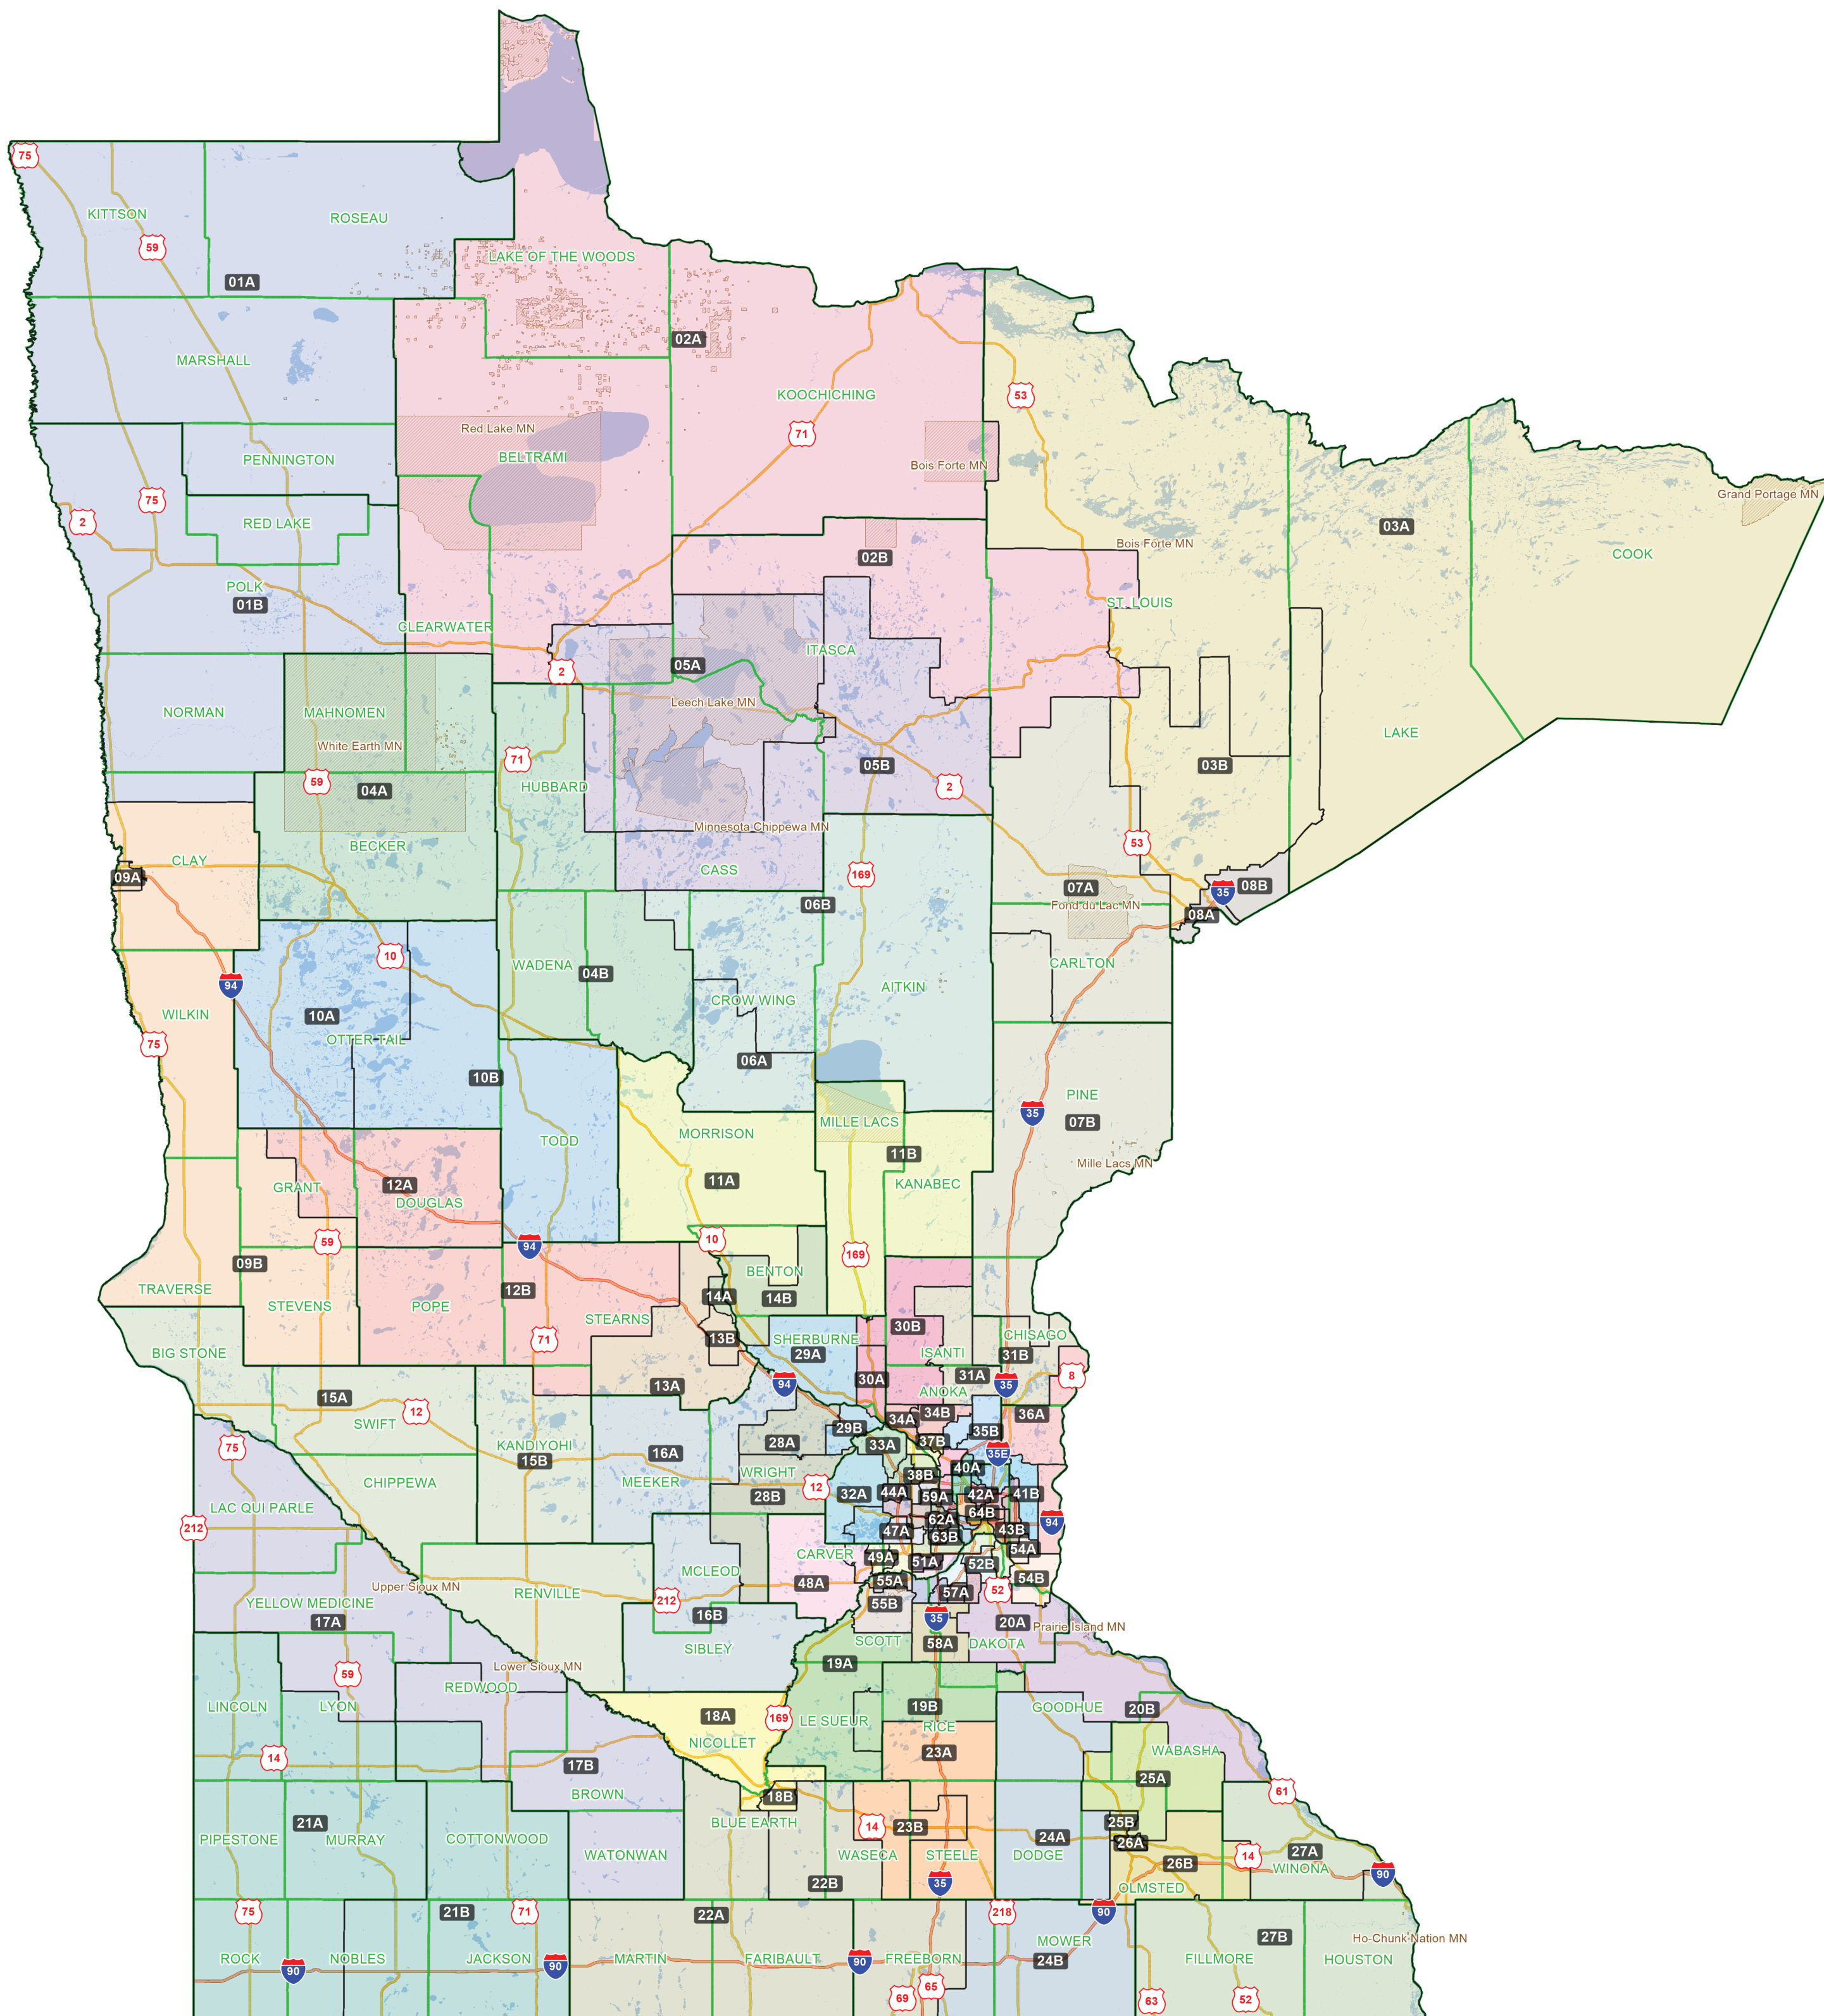

State Legislative Districts

— Statewide Map —

Paul Anderson et al

State Legislative Districts

— Metro Map —

Paul Anderson et al

State Legislative Districts

— Cities Map —

Paul Anderson et al

Duluth

Mankato

Moorhead

Rochester

Saint Cloud

State Legislative Districts — Minneapolis & St. Paul Map —

Paul Anderson et al