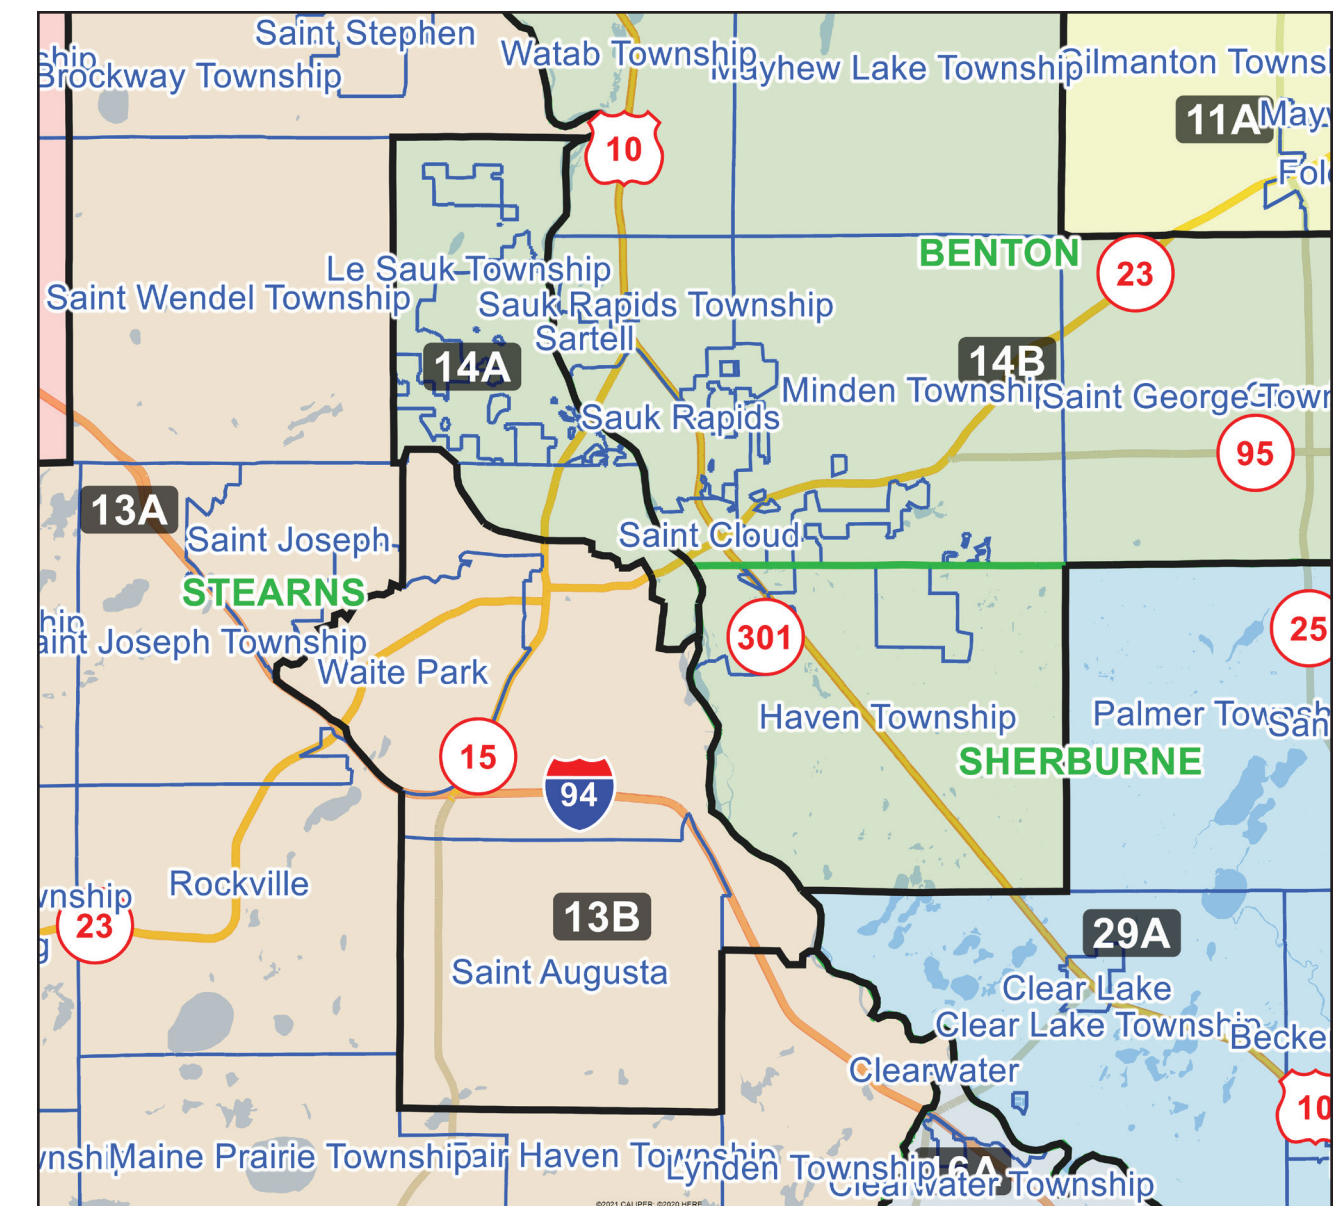

State Legislative Districts

— Statewide Map —

Paul Anderson et al

State Legislative Districts

— Metro Map —

Paul Anderson et al

State Legislative Districts

— Cities Map —

Paul Anderson et al

Duluth

Mankato

Moorhead

Rochester

Saint Cloud

State Legislative Districts — Minneapolis & St. Paul Map —

Paul Anderson et al