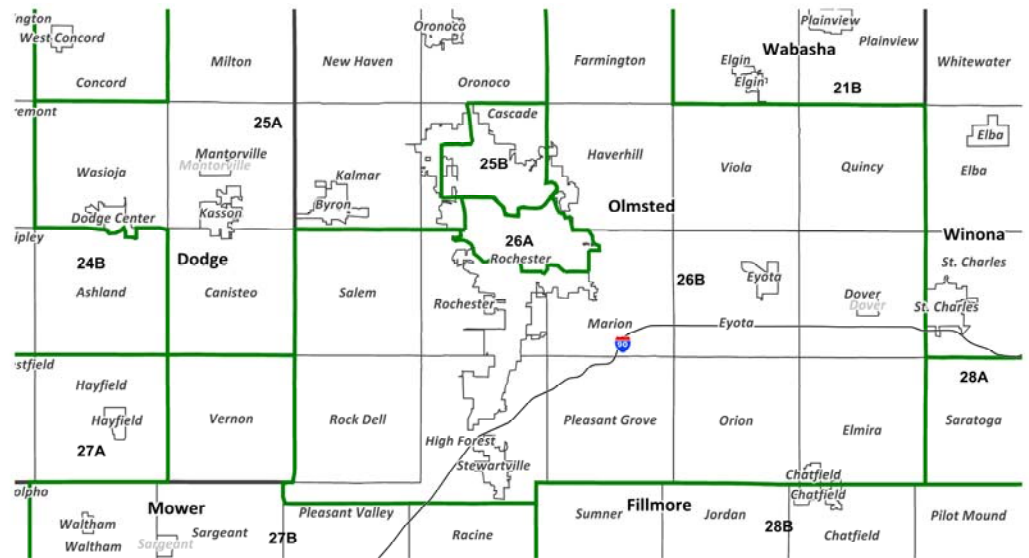

**2012 Minnesota Special Redistricting Panel  
Minnesota State House Districts  
February 21, 2012**

**Rochester**

**St. Cloud**

House Districts
  County
  County Subdivision
  Indian Reservation
  Interstate