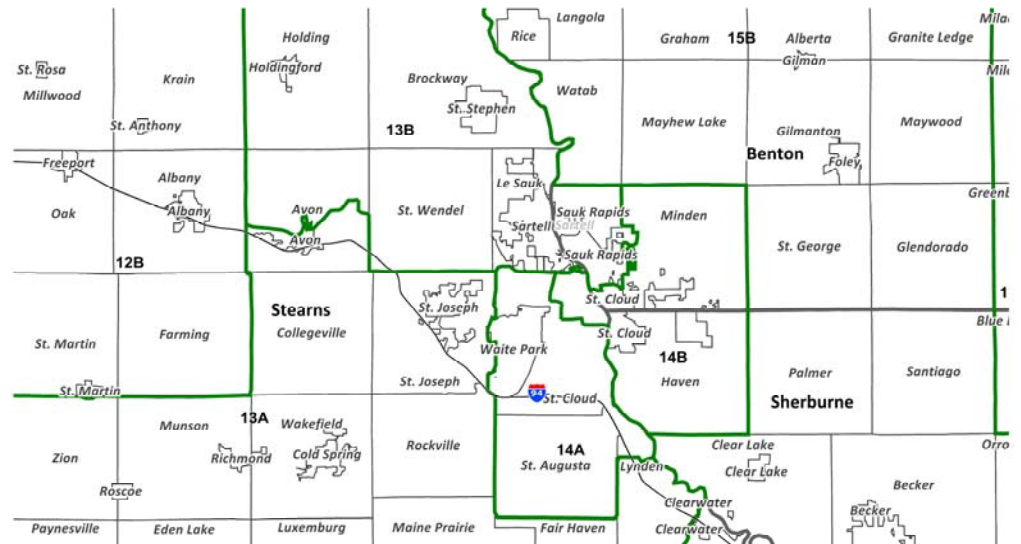

**2012 Minnesota Special Redistricting Panel  
Minnesota State House Districts  
February 21, 2012**

**Rochester**

**St. Cloud**

House Districts
  County
  County Subdivision
  Indian Reservation
  Interstate