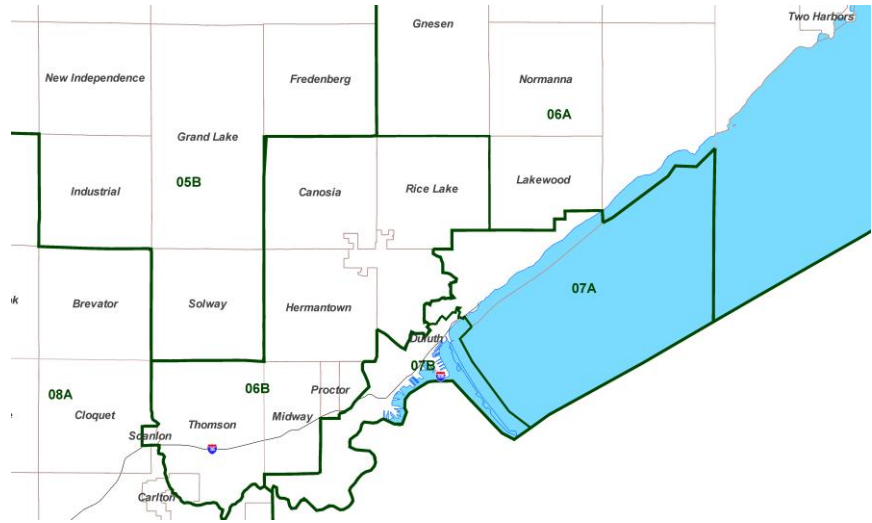

**Minnesota Special Redistricting Panel  
Minnesota State Legislative Districts -- March 19, 2002**

**Duluth**

**Mankato/  
North Mankato**

**Moorhead**

**Minnesota Special Redistricting Panel  
Minnesota State Legislative Districts -- March 19, 2002**

**Rochester**

**St. Cloud**