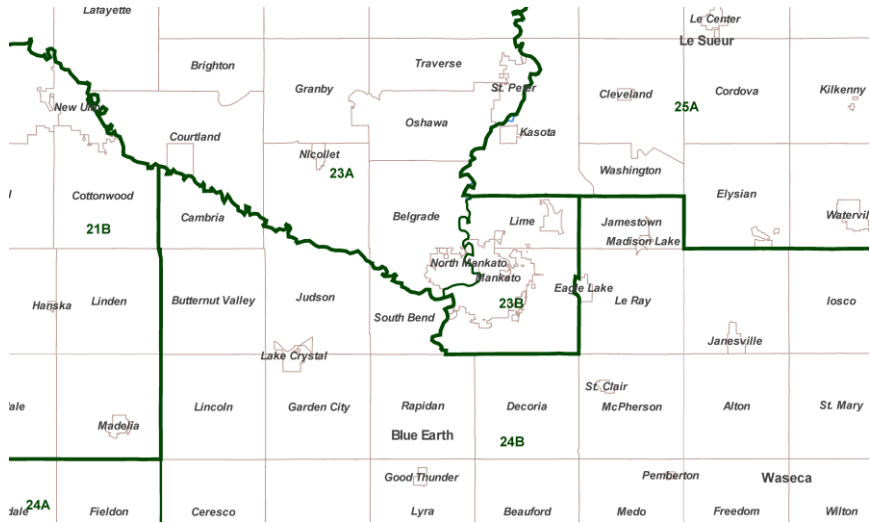

**Minnesota Special Redistricting Panel  
Minnesota State Legislative Districts -- March 19, 2002**

**Duluth**

**Mankato/  
North Mankato**

**Moorhead**

**Minnesota Special Redistricting Panel  
Minnesota State Legislative Districts -- March 19, 2002**

**Rochester**

**St. Cloud**