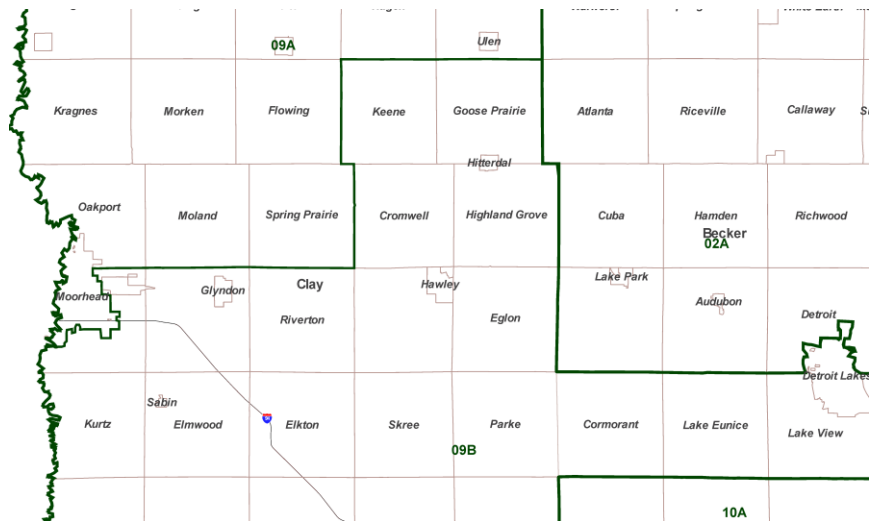

**Minnesota Special Redistricting Panel  
Minnesota State Legislative Districts -- March 19, 2002**

**Duluth**

**Mankato/  
North Mankato**

**Moorhead**

**Minnesota Special Redistricting Panel  
Minnesota State Legislative Districts -- March 19, 2002**

**Rochester**

**St. Cloud**