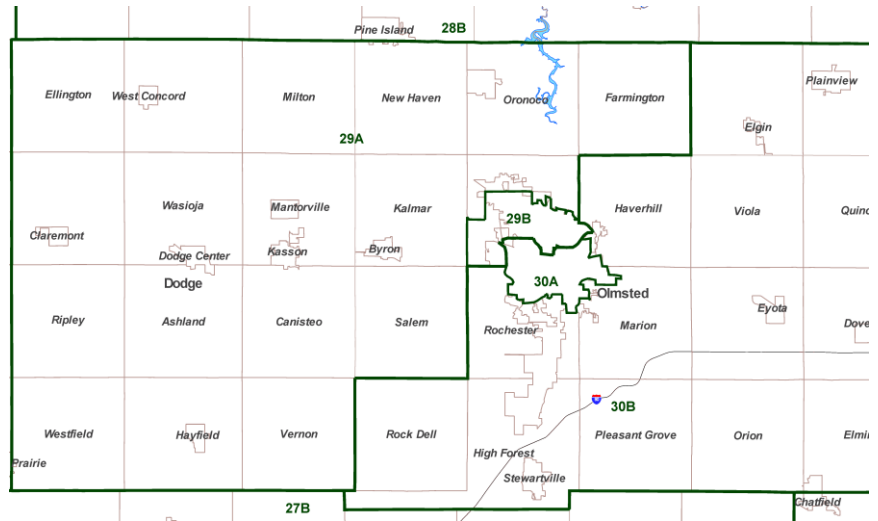

**Minnesota Special Redistricting Panel  
Minnesota State Legislative Districts -- March 19, 2002**

**Duluth**

**Mankato/  
North Mankato**

**Moorhead**

**Minnesota Special Redistricting Panel  
Minnesota State Legislative Districts -- March 19, 2002**

**Rochester**

**St. Cloud**