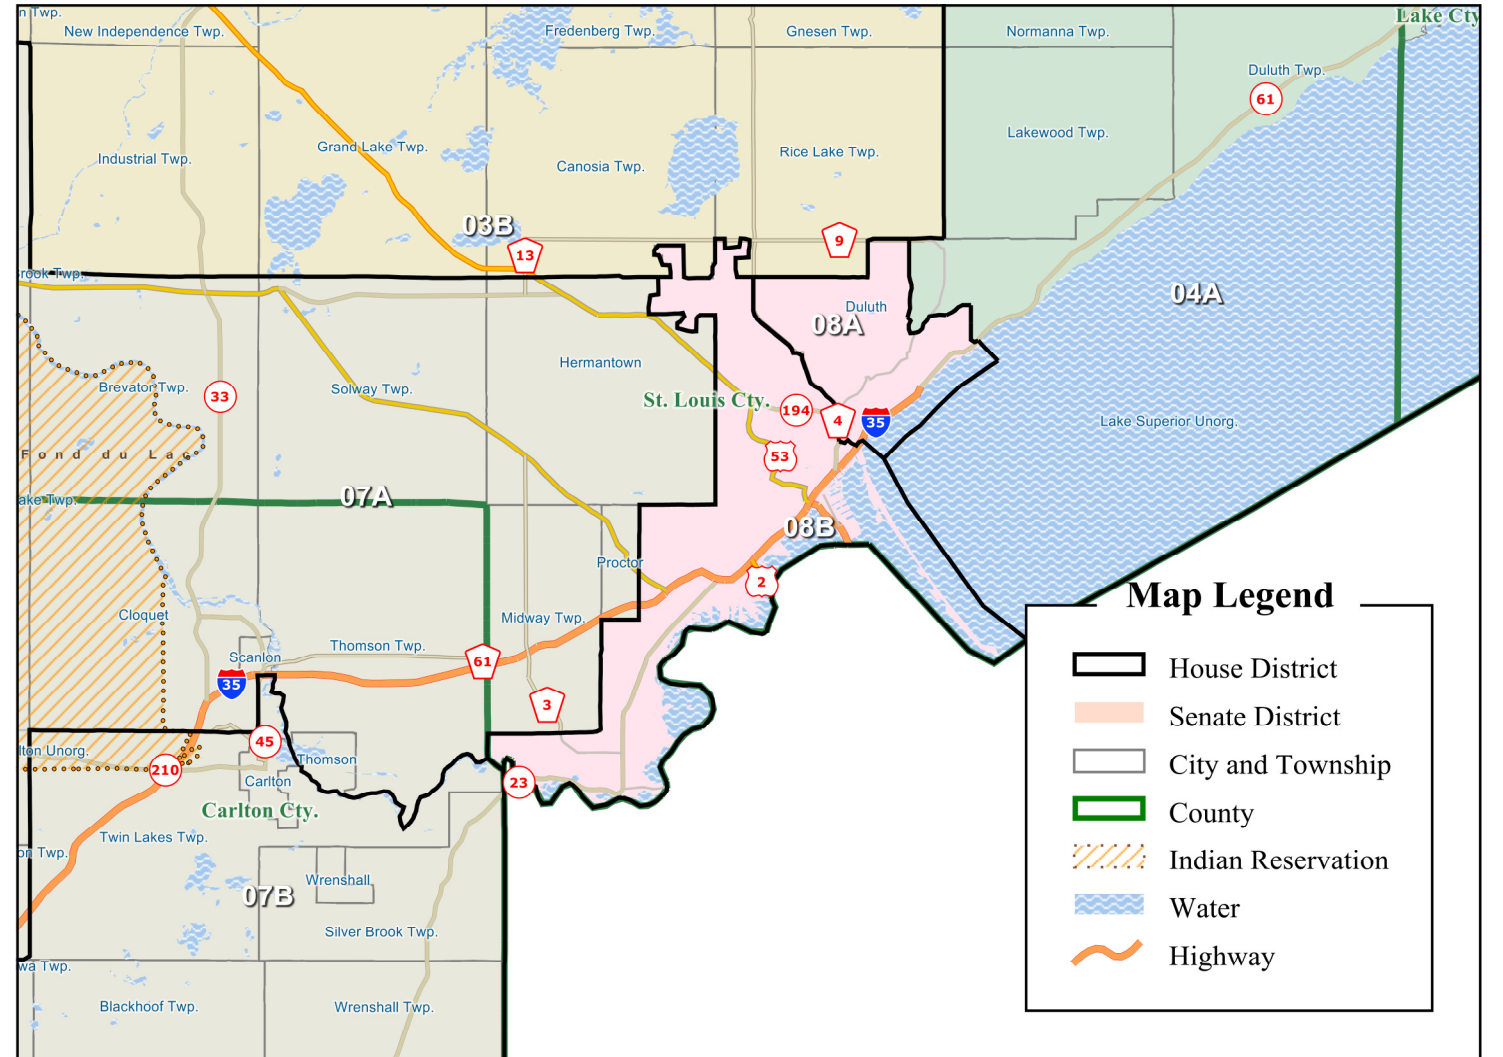

State Legislative District Plan

Cities Map

Hippert et al.

Rochester

Saint Cloud

Moorhead

Mankato

Bemidji

Duluth

Map Legend

- House District
- Senate District
- City and Township
- County
- Indian Reservation
- Water
- Highway