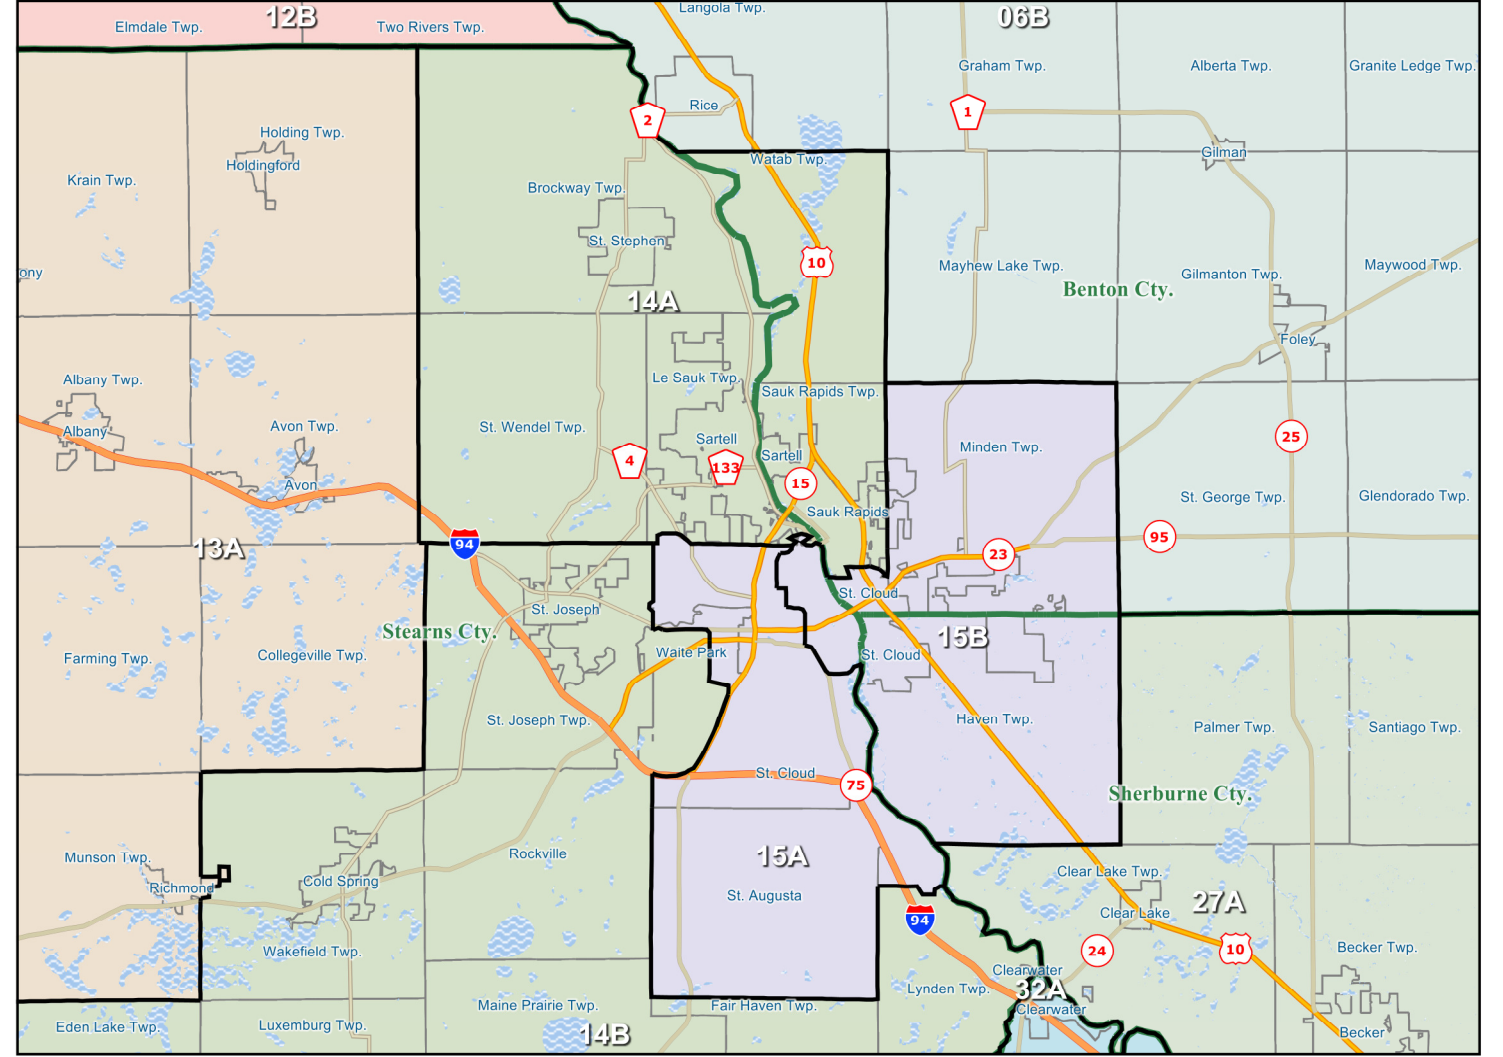

State Legislative District Plan

Cities Map

Hippert et al.

Rochester

Saint Cloud

Moorhead

Mankato

Bemidji

Duluth

Map Legend

- House District
- Senate District
- City and Township
- County
- Indian Reservation
- Water
- Highway