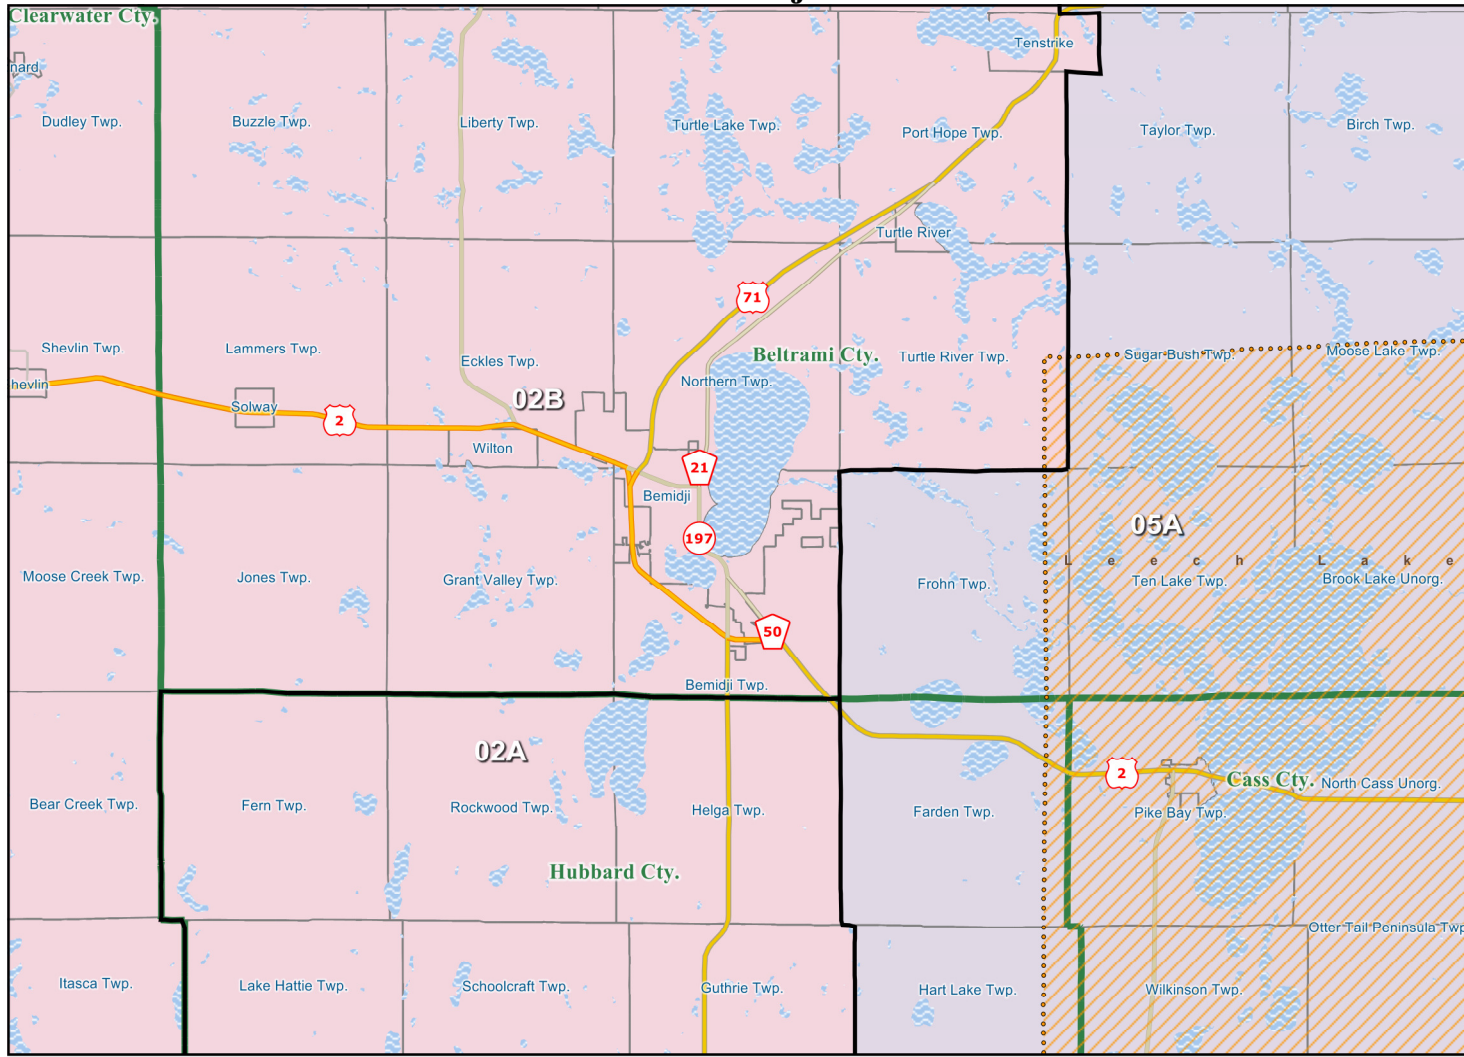

State Legislative District Plan

Cities Map

Hippert et al.

Rochester

Saint Cloud

Moorhead

Mankato

Bemidji

Duluth

Map Legend

- House District
- Senate District
- City and Township
- County
- Indian Reservation
- Water
- Highway