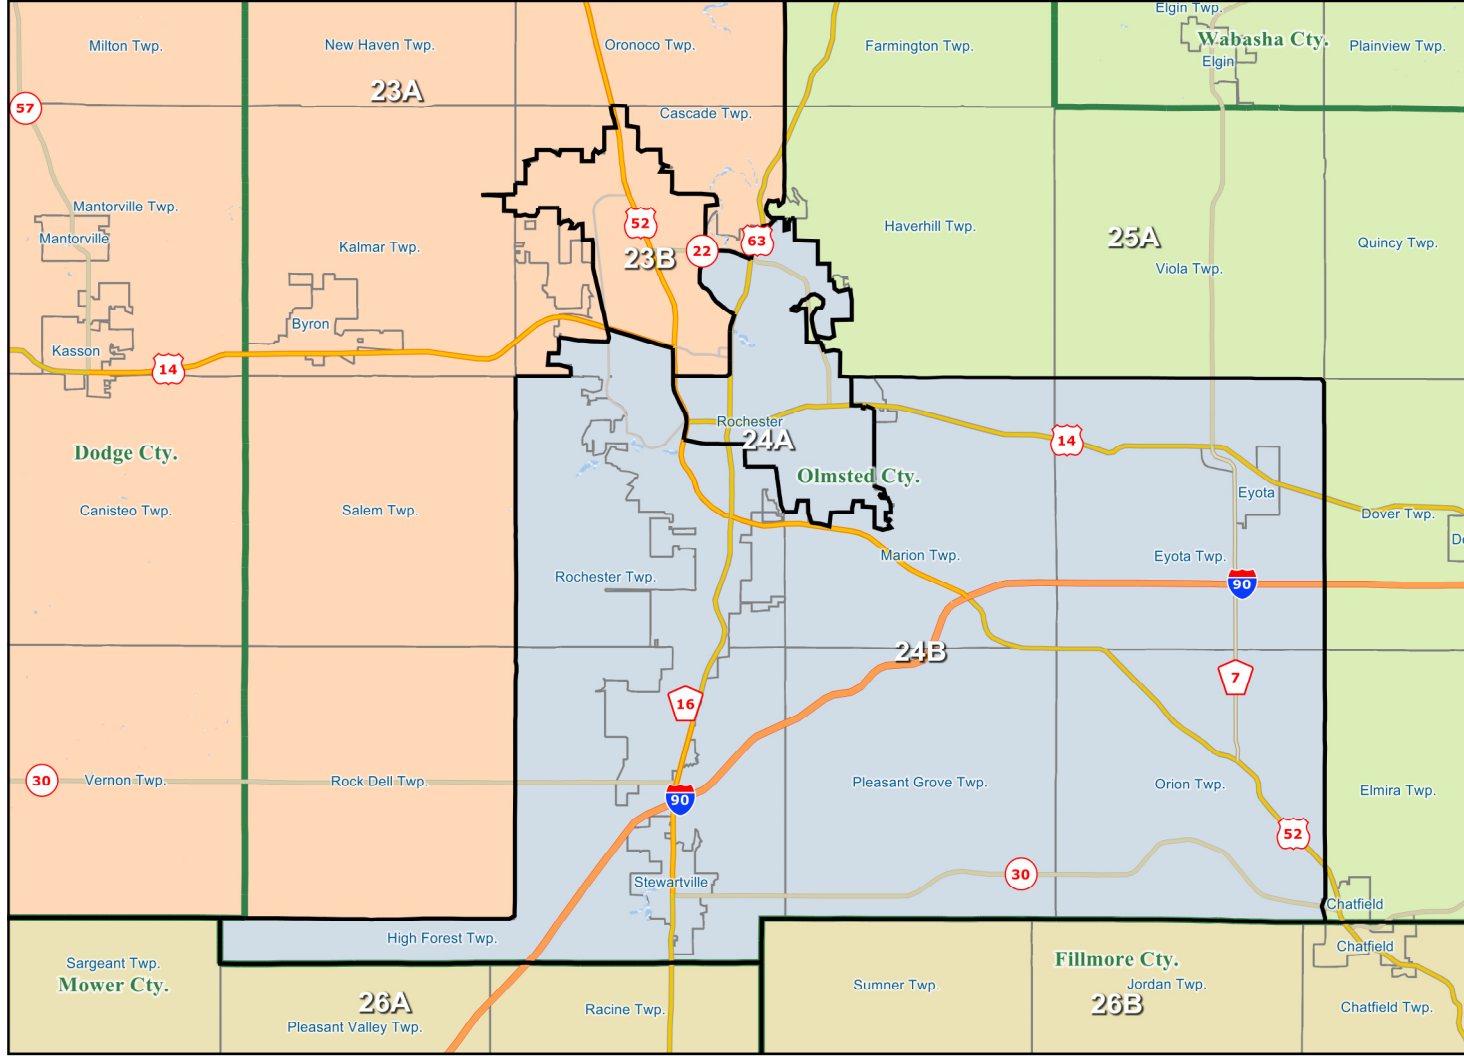

State Legislative District Plan

Cities Map

Hippert et al.

Rochester

Saint Cloud

Moorhead

Mankato

Bemidji

Duluth

Map Legend

- House District
- Senate District
- City and Township
- County
- Indian Reservation
- Water
- Highway