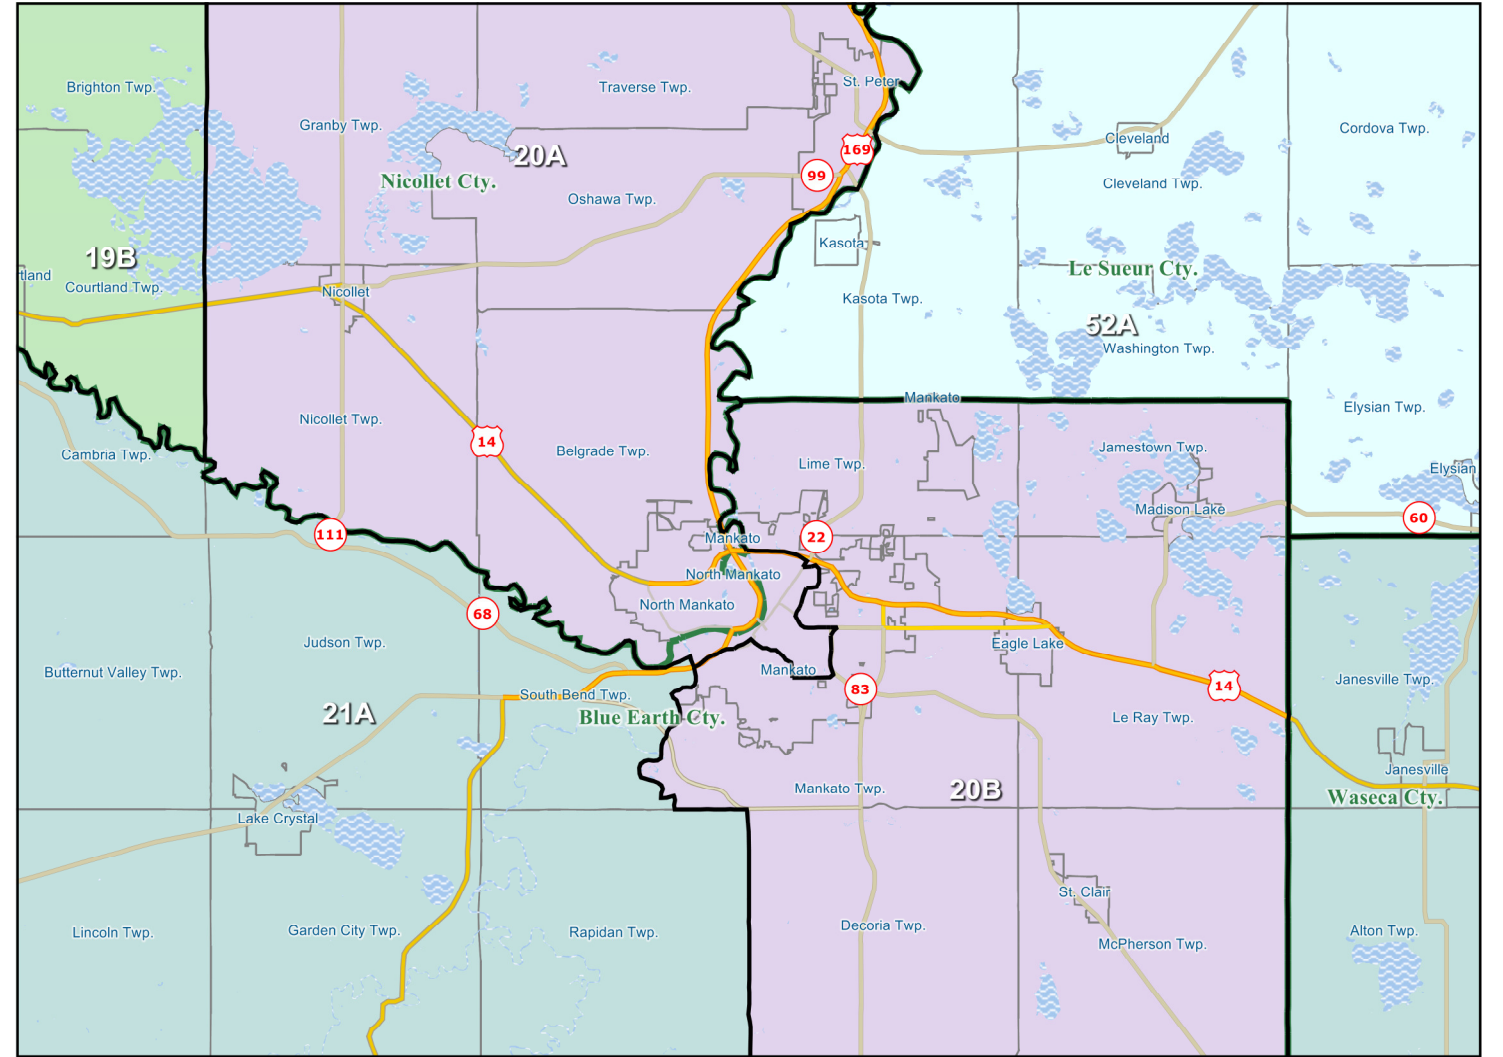

State Legislative District Plan

Cities Map

Hippert et al.

Rochester

Saint Cloud

Moorhead

Mankato

Bemidji

Duluth

Map Legend

- House District
- Senate District
- City and Township
- County
- Indian Reservation
- Water
- Highway