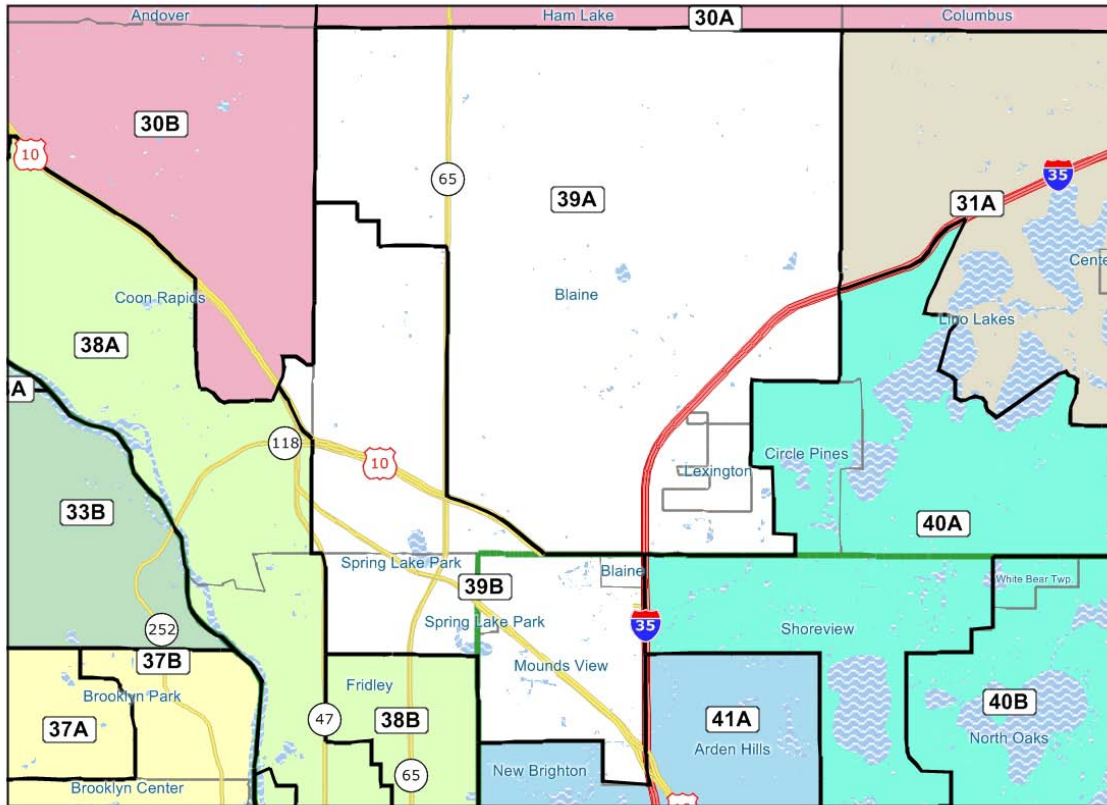

**House District 23A:**

**Counties:** All of Dodge, portion of Olmsted

**Cities:** All of Kasson (5931), all of Byron (4914), a portion of Rochester (3593), all of Cascade TWP (2815), all of Dodge Center (2670)

**House District 23B:**

**Counties:** Olmsted County

**Cities:** Portion of Rochester (39,591)

**Senate District 23:**

**Description:** Consists of portions of central and northern Rochester, Cascade Township and all of Dodge County

**House District 39A:**

**Counties:** southern Anoka, portions of Ramsey

**Largest Cities:** Majority of Blaine (37,627), all of Lexington (2049)

**House District 39B:**

**Counties:** southern Anoka

**Largest Cities:** Portion of Blaine (19,559), all of Mounds View (12,155), all of Spring Lake Park (6412)

**Senate District 39:**

**Description:** Consists of the Cities of Blaine/Lexington/Spring Lake Park/Mounds View, and a small portion of Coon Rapids