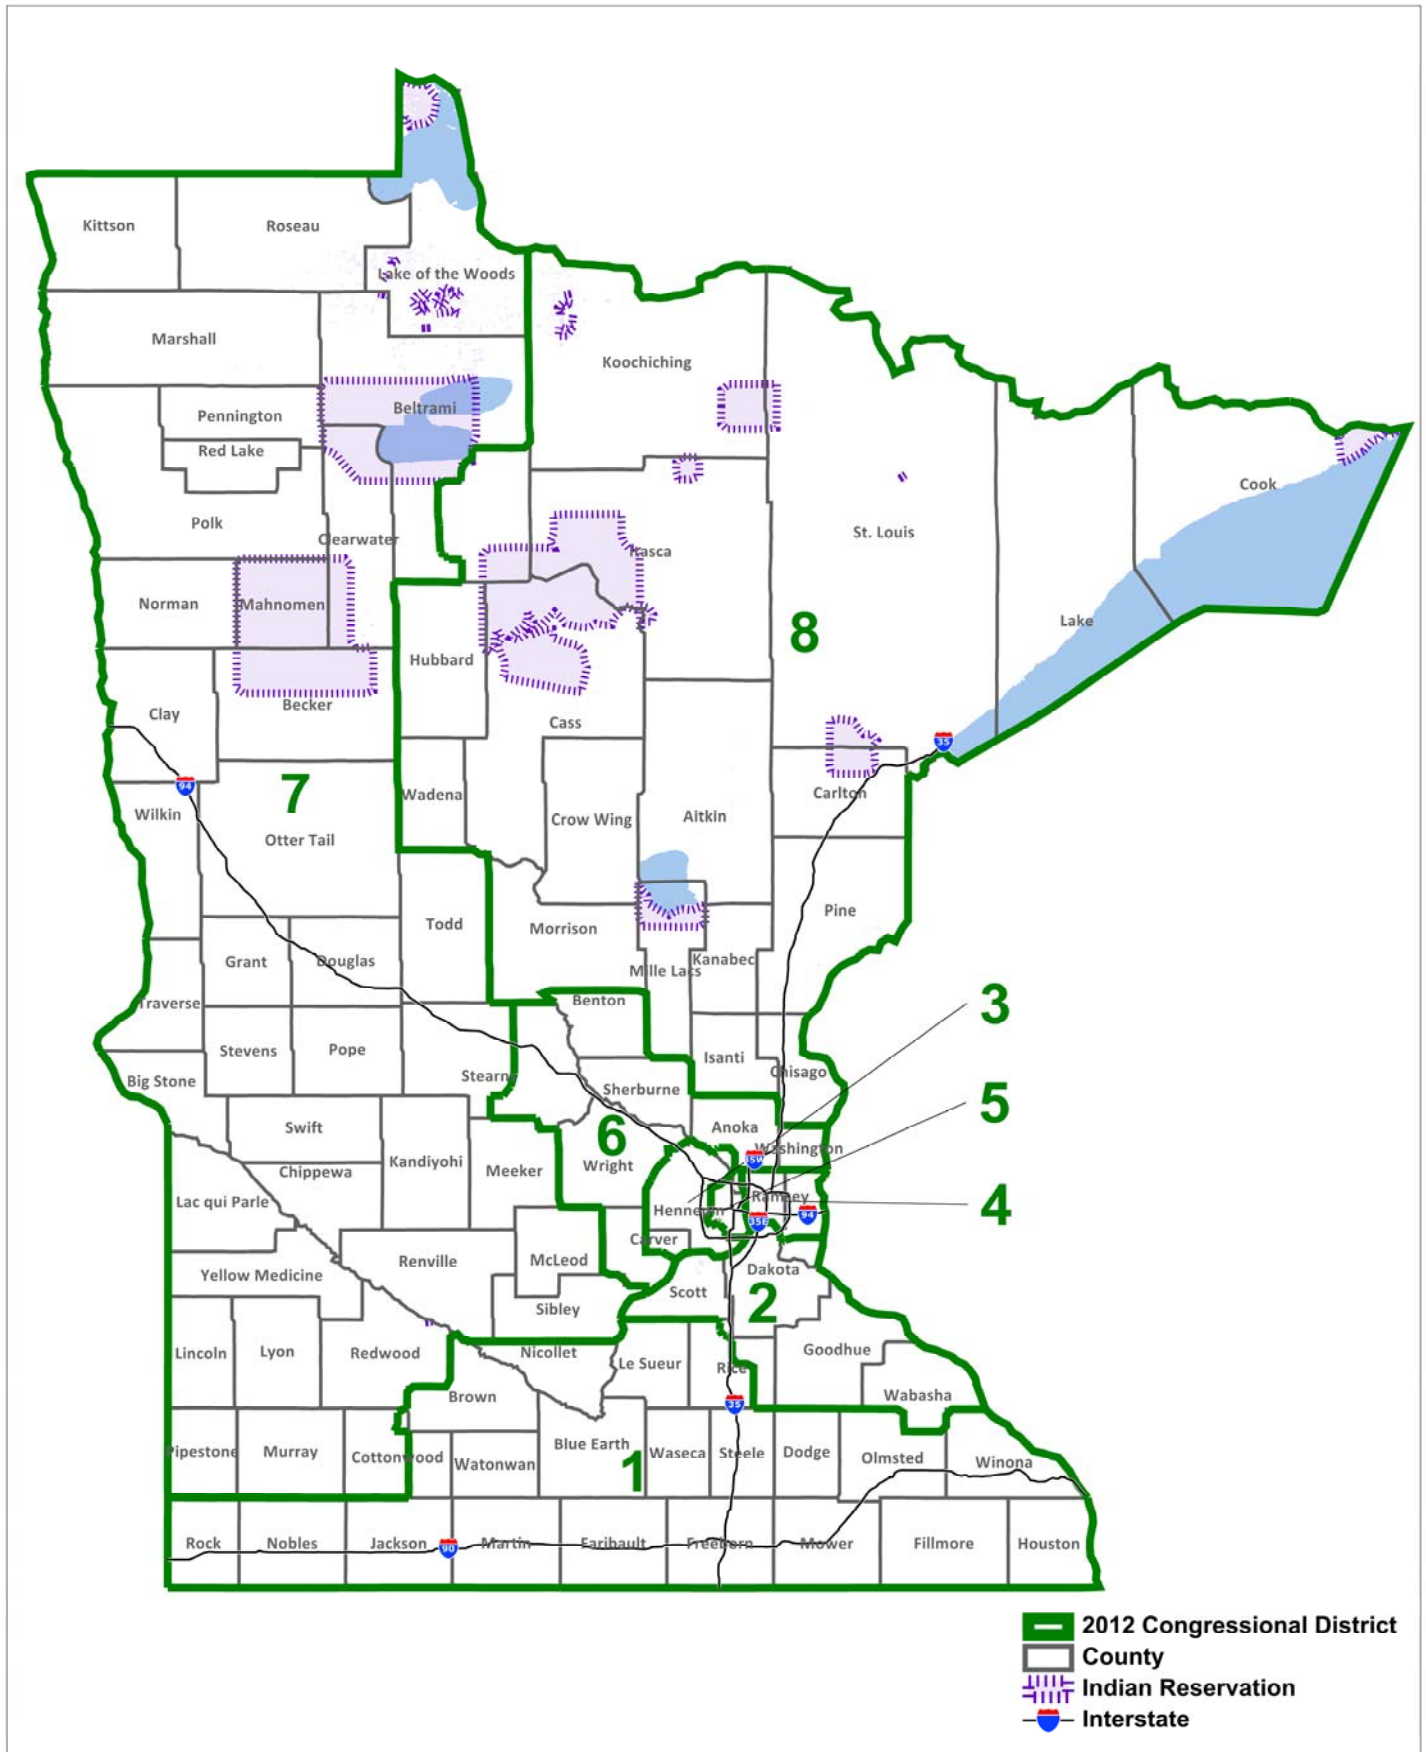

**2012 Minnesota Special Redistricting Panel
Minnesota Congressional Districts - State Map
February 21, 2012**

- 2012 Congressional District
- County
- Indian Reservation
- Interstate