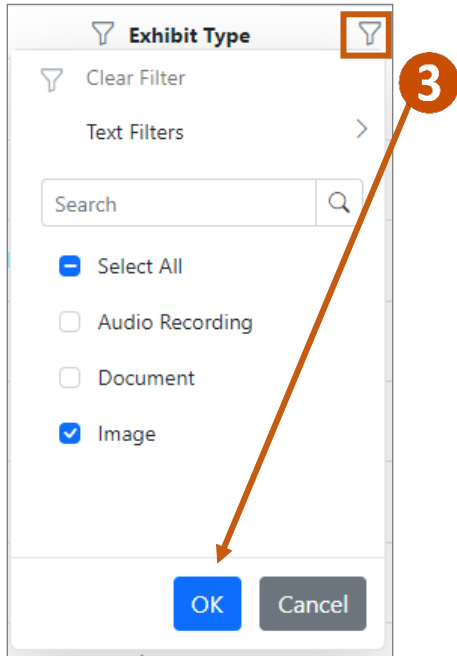

QRG – Customizing the Submissions Page and Printing Exhibits List

Set a filter

Click the filter icon and enter a keyword or check criteria and click **OK**.